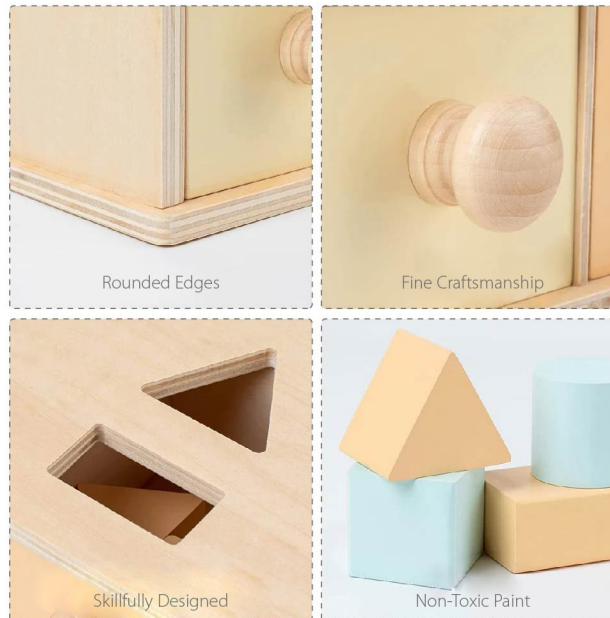

Wooden Spinning Drum

8m+

WT-072(18*12*15cm)