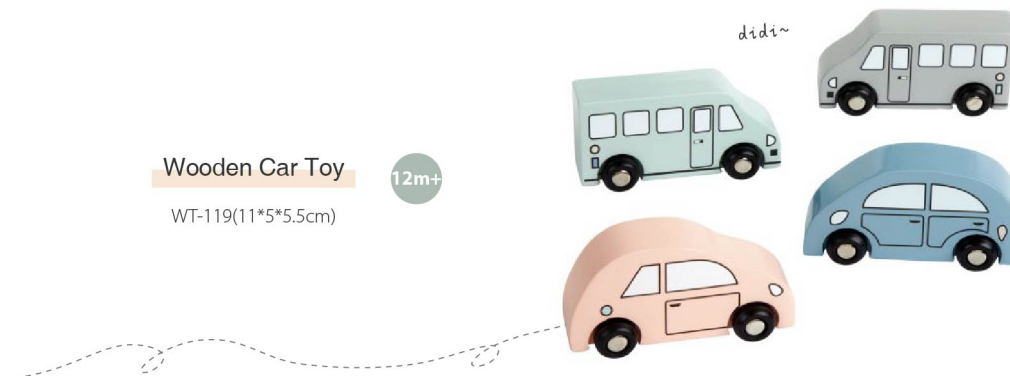

Wooden Car Toy

12m+

WT-119(11*5*5.5cm)

Wooden Car Toy

12m+

WT-115(11*5*5.5cm)