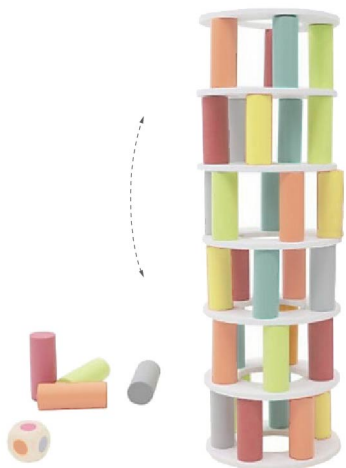

2y+

WT-136(14.5*12.8*0.7cm)/(12*14.8*0.7cm)

Wooden Rock Bblancing Block

2y+

WT-137(18*11.3*5.3cm)

Wooden Balancing Game

3y+

WT-138(18*11.3*5.3cm)