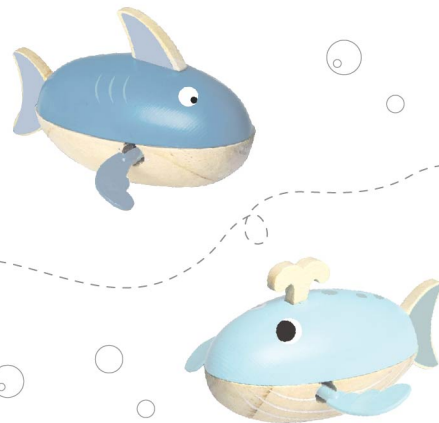

Clockwork Water Canoe

WT-145(14.2*12*7cm)

2y+

Wind up Water Shark Whale

WT-146(11.5*10.8*8.1cm)

2y+

Wooden Roly-Poly Animal

WT-150(8*9.5*8cm)