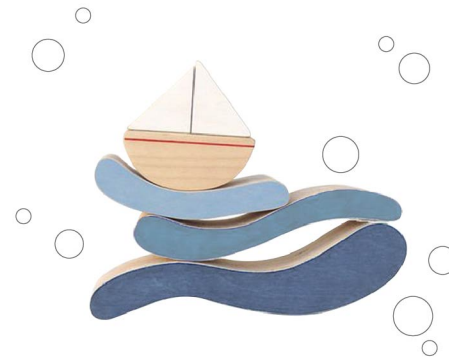

WT-094(12.7*16.5*4.7cm)

Wooden Alphabet Block Set

6m+

WT-095(24*24*4cm)

Boat And Waves Balancing

12m+

WT-097(11.5*21*3.6cm)

Wooden Fruit Stacking Toy