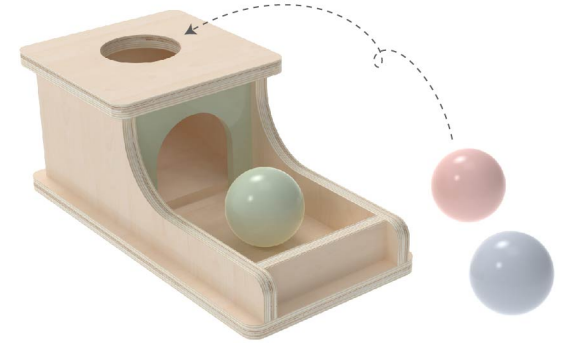

Object Permanence Box

3y+

WT-074(12*24*8.5cm)