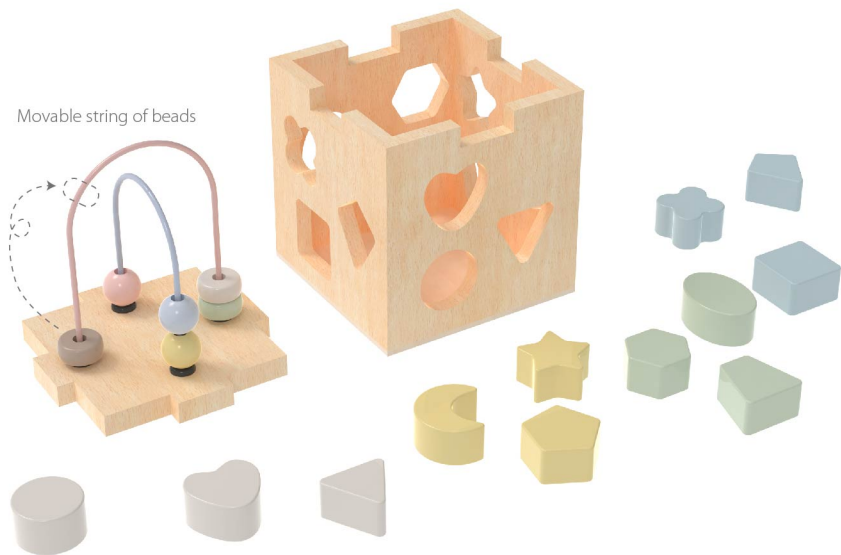

Space for study and play

Enrich your child's room

Happy and educational childhood: our learning toy for young children is designed to help children develop their fine motor skills, count and sort and better recognize patterns. This wooden stackable puzzle contains 20 pieces, including blocks of 5 different colors and 5 geometric shapes.

Independent Design

- Can be designed according to requirements

"NATURAL MATERIAL & SAFETY TESTED - Made of high quality wood and Safe for child use, conforms to ASTM F963, EN71 Toy Safety Standards and have non-toxic paints. Suitable for Kids ages 3 years and up."