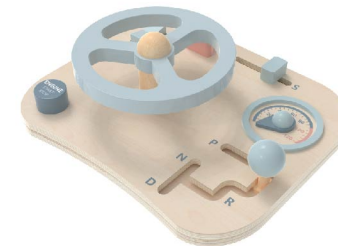

3y+

Wooden Driving Toy

WT-069(22*18.4*72cm)

12m+

This sensory board has many challenging activities and is easy to carry so it can keep kids busy at home or on the go. All sensory toy boards are made of high-quality wood, which is durable and strong.