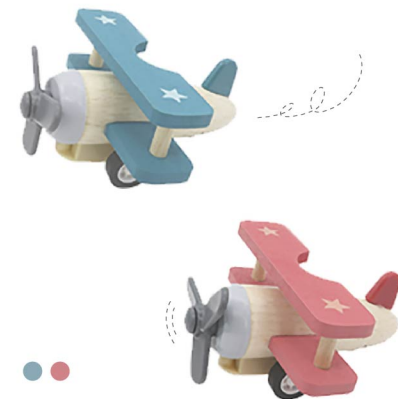

Wooden Pull Back Gliser Plane

18m+

WT-127(9*9.8*5.3cm)