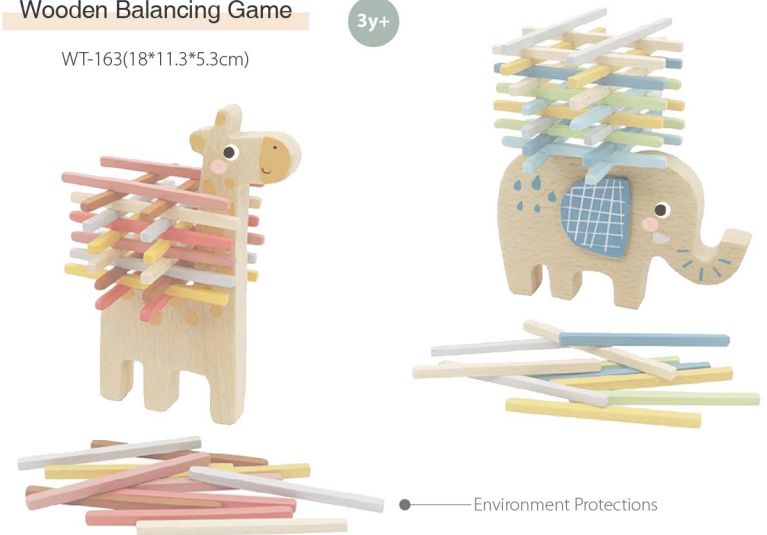

WT-161(14.5*14.5*5cm)

3y+

Wooden Block Puzzle

WT-162(10.5*10.5*4.4cm)

1y+

Wooden Balancing Game

WT-163(18*11.3*5.3cm)

3y+