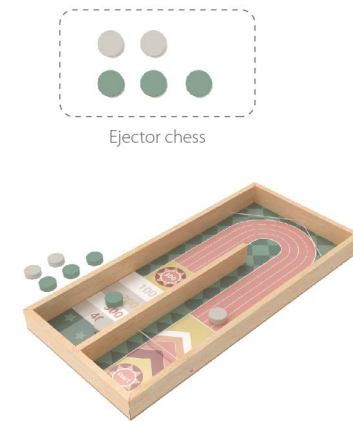

Wooden Activity Cube

1y+

WT-058(11.8*22.5cm)

Wooden Bouncing Pinball Board Game

6y+

WT-059(45*21*3.4cm)

Wooden Wiggly Worms

10m+