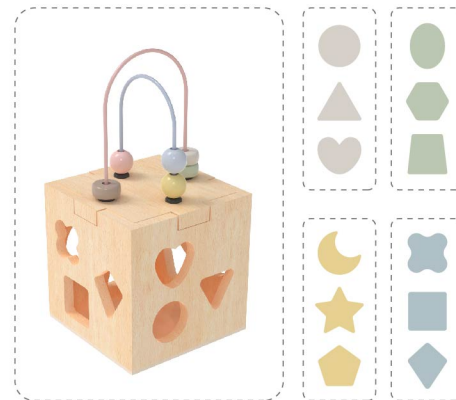

Space for study and play

Enrich your child's room

Happy and educational childhood: our learning toy for young children is designed to help children develop their fine motor skills, count and sort and better recognize patterns. This wooden stackable puzzle contains 20 pieces, including blocks of 5 different colors and 5 geometric shapes.

Independent Design

- Can be designed according to requirements

"NATURAL MATERIAL & SAFETY TESTED - Made of high quality wood and Safe for child use, conforms to ASTM F963, EN71 Toy Safety Standards and have non-toxic paints. Suitable for Kids ages 3 years and up."

Wooden Activity Cube

1y+

WT-058(11.8*22.5cm)

Wooden Bouncing Pinball Board Game

6y+

WT-059(45*21*3.4cm)

Wooden Wiggly Worms

10m+