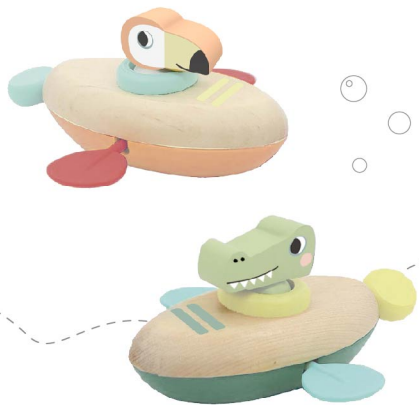

WT-144(22.5cm)

3y+

Wooden Kaleidoscope

WT-147(4.3*8.2*4.3cm)

18m+

Wooden Prism

WT-148(4.3*7*4.3cm)

18m+

Clockwork Water Canoe

WT-145(14.2*12*7cm)

2y+

Wind up Water Shark Whale

WT-146(11.5*10.8*8.1cm)

2y+

Wooden Roly-Poly Animal

WT-150(8*9.5*8cm)