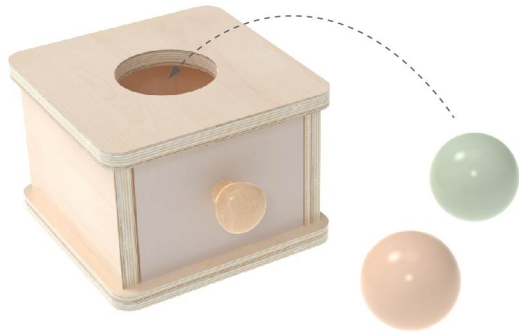

3y+

Wooden Driving Toy

WT-069(22*18.4*72cm)

12m+

This sensory board has many challenging activities and is easy to carry so it can keep kids busy at home or on the go. All sensory toy boards are made of high-quality wood, which is durable and strong.

Macaron Toy

WT-070(5.1*5.3*2.7cm)
(4.7*6.5*2.7cm)
(4.7*4.8*2.7cm)
(6.3*6.3*2.7cm)

12m+

Object Ball Box

3y+

WT-071(11*12.5*8cm)

Object Permanence Box

3y+