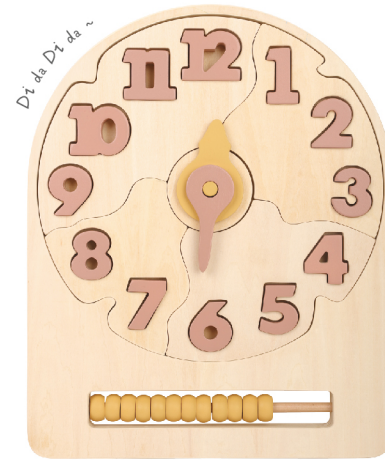

MINI DOLL HOUSE

EF23002
Size: 35x32x22cm

Selected leather handle, you can take it with you

WOODEN RAINBOW ABACUS

EF23004
Size: 30x9x17cm

Every part of the material has been rounded and polished, smooth and delicate.

Break with tradition and be inconsistent.

WOODEN SORTING GAME

EF23005
Size: 14.9x15cm

smooth surface

vivid animal shape

WOODEN SHAPE PUZZLE CLOCK

EF23006
Size: 30x37x2.3cm

WOODEN MOOD PUZZLE

EF23007
Size: 24.6x14.7x1.3cm

WOODEN SORTING CUBE

EF23008
Size: 14.9x15cm

●●● One Style, Three Colors

The wooden sorting cube help the baby to recognize different colors and shapes, cultivate the baby's observation ability and hand-eye coordination ability. Sand rings are built into the building blocks to make the toys roll with the sound of waves.