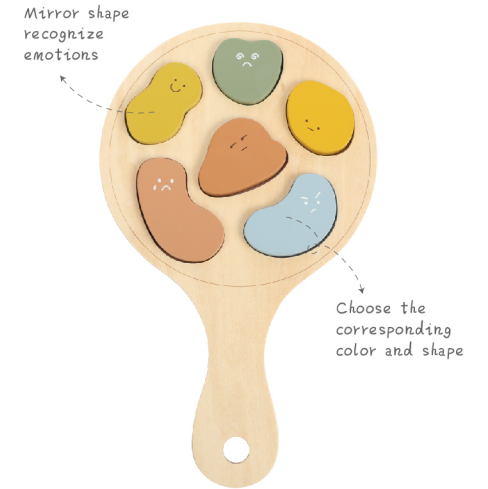

MINI DOLL HOUSE

EF23002
Size: 35x32x22cm

Selected leather handle, you can take it with you

WOODEN RAINBOW ABACUS

EF23004
Size: 30x9x17cm

Every part of the material has been rounded and polished, smooth and delicate.

Break with tradition and be inconsistent.

WOODEN SORTING GAME

EF23005
Size: 14.9x15cm

smooth surface

vivid animal shape

WOODEN SHAPE PUZZLE CLOCK

EF23006
Size: 30x37x2.3cm

WOODEN MOOD PUZZLE

EF23007
Size: 24.6x14.7x1.3cm

WOODEN SORTING CUBE

EF23008
Size: 14.9x15cm

●●● One Style, Three Colors

The wooden sorting cube help the baby to recognize different colors and shapes, cultivate the baby's observation ability and hand-eye coordination ability. Sand rings are built into the building blocks to make the toys roll with the sound of waves.