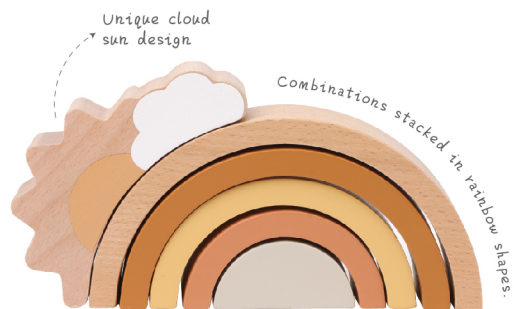

EF23011

Tree 1: 6x3cm
 Tree 2: 6.5x4.5cm
 Tree 3: 7x4cm
 Tree 4: 7*5cm
 Snowman 1: 2.5x7cm
 Snowman 2: 7x4cm
 Total 6pcs in 1 set

Inspire imagination

Environmental tasteless

Beginning ability

WOODEN RAINBOW STACKER

EF23012

Size: 16x11x3cm

WOODEN STACKER

EF23013

Cylinder: 2.5x2.5cm/20pcs
 Single hole block: 4x4x2.5cm/2pcs
 Two-hole block: 8x4x2.5cm/2pcs
 Three-hole block: 12x4x2.5cm/2pcs
 Four-hole block: 16x4x2.5cm/2pcs
 Total 28pcs in 1 set

FRUIT STACKING STONES

EF23014

Pineapple: 4x4x6cm/1pc
 Banana: 2x1.5x7cm/2pcs
 Lemon: 3x3.0x2cm/2 pcs
 oranges: 5x3x3.5cm/2 pcs
 Mangosteen: 3.5x3.0x3.4cm/2 pcs
 Avocado: 3.7x3.8x4.4cm/1 pcs
 Total 10 pcs in 1 set