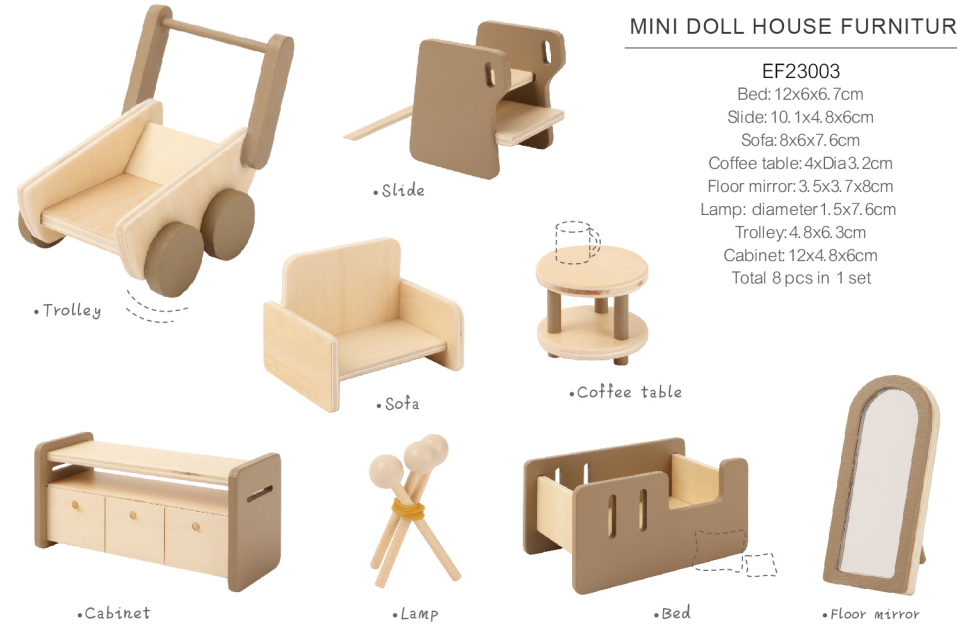

Eg: Fun

ECO · ENJOY · EDUCATIONAL

KID'S TOY WORLD

2023 new design
Wooden toys
2023 new design

MINI KITCHEN

EF23001
Size: 61.5x75x34.2cm

MINI DOLL HOUSE FURNITURE

EF23003
Bed: 12x6x6.7cm
Slide: 10.1x4.8x6cm
Sofa: 8x6x7.6cm
Coffee table: 4xDia3.2cm
Floor mirror: 3.5x3.7x8cm
Lamp: diameter 1.5x7.6cm
Trolley: 4.8x6.3cm
Cabinet: 12x4.8x6cm
Total 8 pcs in 1 set

MINI DOLL HOUSE

EF23002
Size: 35x32x22cm

Selected leather handle, you can take it with you

WOODEN RAINBOW ABACUS

EF23004
Size: 30x9x17cm

Every part of the material has been rounded and polished, smooth and delicate.

EF23007
Size: 24.6x14.7x1.3cm

WOODEN SORTING CUBE

EF23008
Size: 14.9x15cm

●●● One Style, Three Colors

The wooden sorting cube help the baby to recognize different colors and shapes, cultivate the baby's observation ability and hand-eye coordination ability. Sand rings are built into the building blocks to make the toys roll with the sound of waves.

EF23012

Size: 16x11x3cm

WOODEN STACKER

EF23013

Cylinder: 2.5x2.5cm/20pcs
 Single hole block: 4x4x2.5cm/2pcs
 Two-hole block: 8x4x2.5cm/2pcs
 Three-hole block: 12x4x2.5cm/2pcs
 Four-hole block: 16x4x2.5cm/2pcs
 Total 28pcs in 1 set