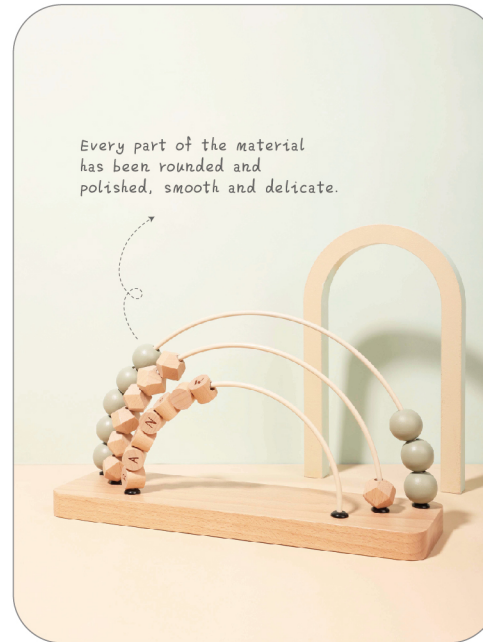

MINI DOLL HOUSE

EF23002
Size: 35x32x22cm

Selected leather handle, you can take it with you

WOODEN RAINBOW ABACUS

EF23004
Size: 30x9x17cm

Every part of the material has been rounded and polished, smooth and delicate.

Break with tradition and be inconsistent.

WOODEN SORTING GAME

EF23005
Size: 14.9x15cm

smooth surface

vivid animal shape

WOODEN SHAPE PUZZLE CLOCK

EF23006
Size: 30x37x2.3cm

WOODEN MOOD PUZZLE