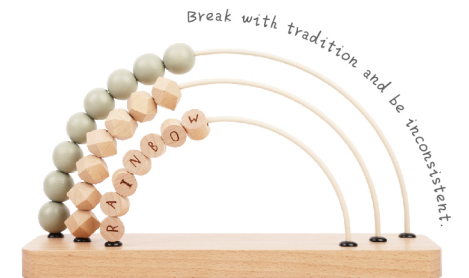

Break with tradition and be inconsistent.

WOODEN SORTING GAME

EF23005
Size: 14.9x15cm

smooth surface

vivid animal shape

WOODEN SHAPE PUZZLE CLOCK

EF23006
Size: 30x37x2.3cm

WOODEN MOOD PUZZLE